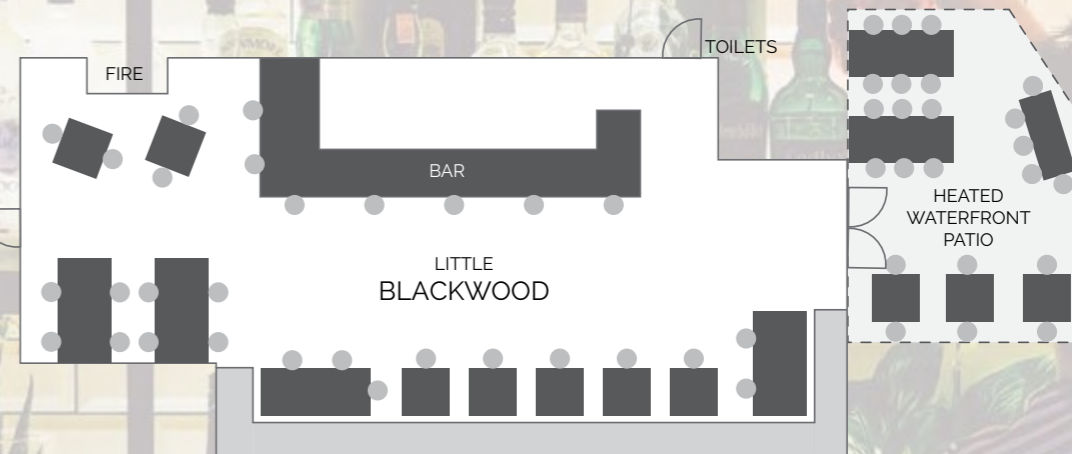

The Fire & ICE package includes:

- Adult entry into Minus 5° ICE BAR, including warm jackets, gloves and boots
- 1x ICE cocktail of choice each inside Minus 5° ICE BAR
- Group photos inside the ICE BAR, supplied in digital and hard copies
- 1x house beer, wine or spirit in Little Blackwood
- Artisan cheese & meat platters to share
- Reserved tables and seating in Little Blackwood

Enjoy optional exclusive use of the ICE BAR, with up to 30 guests in one session or easily split larger groups and rotate between Little Blackwood and Minus 5° ICE BAR. Custom designed ice carvings of your company's logo can also be arranged making your event that much more impressive!

# LITTLE BLACKWOOD

88 Beach Street  
Steamer Wharf

**Informal seated dining: up to 40 pax + 25 on outside patio**  
**Standing cocktail event: 75 pax**